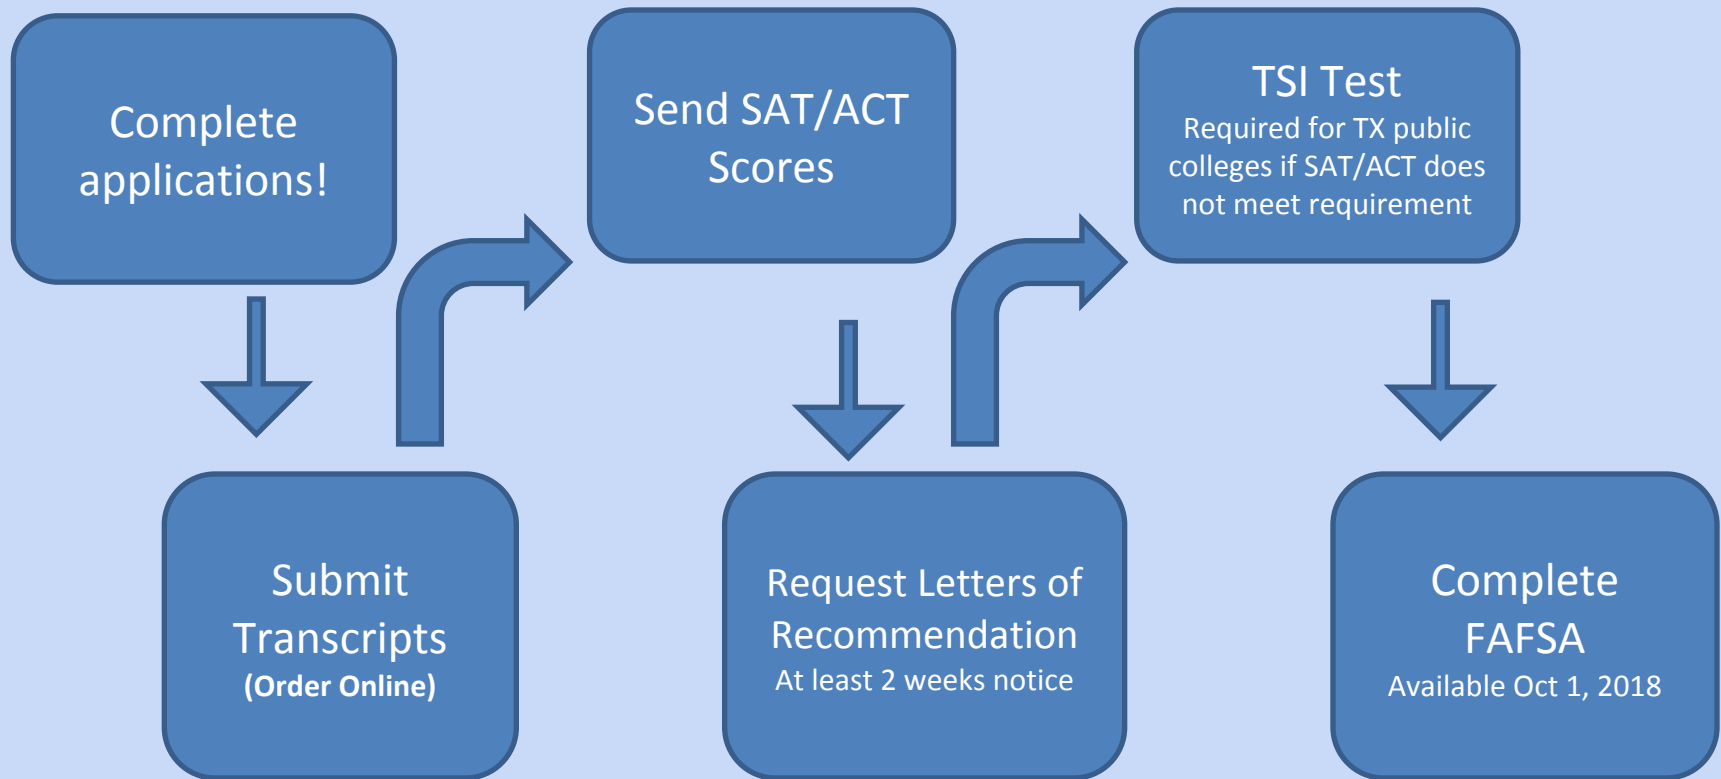

Going to a 2 or 4 year school?